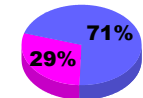

Membership Results 2008-2009

Membership 2007-2008

Month	Net Memb Goal	Actual New Memb	Actual Dropped Memb	Gain/Loss of Memb	Gain/Loss of Memb
Jul/Aug/Sep	10	1	-15	-14	-5
Oct/Nov/Dec	40	22	-16	6	-2
Jan/Feb/Mar	35	22	-14	8	38
Apr/May/June	10	25	-21	4	-9
Totals	95	70	-66	4	22

Membership Results 2008-2009

Goal, New, Dropped, Gain/Loss

Comparison of Membership Gain/Loss

Current Year Compared to the Previous Year

Gender Comparison 2008-2009

Jul/Aug/Sep

Oct/Nov/Dec

Jan/Feb/Mar

Apr/May/June

Male

Female