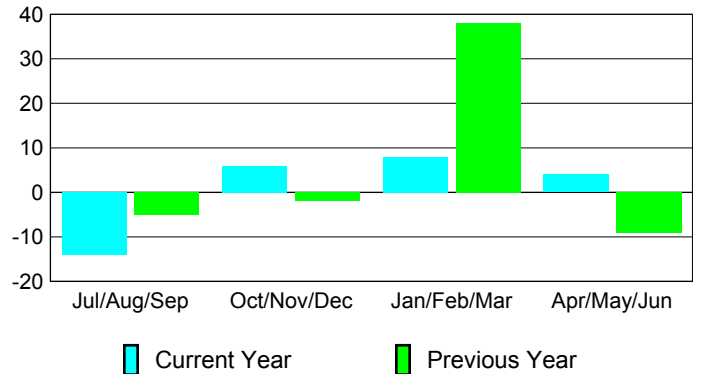

Membership Results 2008-2009

Membership 2007-2008

Month	Net Memb Goal	Actual New Memb	Actual Dropped Memb	Gain/Loss of Memb	Gain/Loss of Memb
Jul/Aug/Sep	10	1	-15	-14	-5
Oct/Nov/Dec	40	22	-16	6	-2
Jan/Feb/Mar	35	22	-14	8	38
Apr/May/June	10	25	-21	4	-9
Totals	95	70	-66	4	22

Membership Results 2008-2009

Goal, New, Dropped, Gain/Loss

Comparison of Membership Gain/Loss

Current Year Compared to the Previous Year

Gender Comparison 2008-2009

Jul/Aug/Sep

Oct/Nov/Dec

Jan/Feb/Mar

Apr/May/June

Male

Female