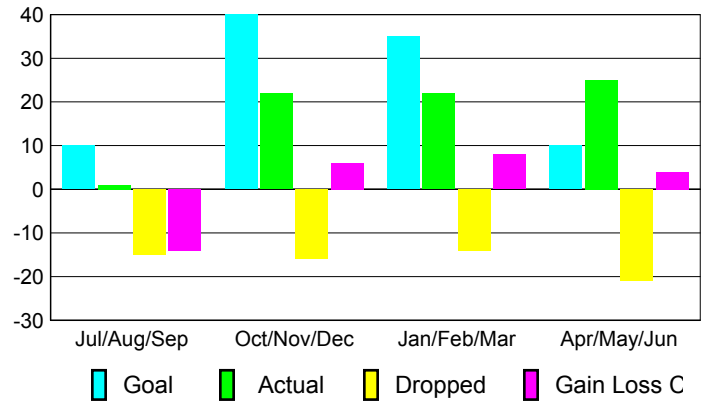

Membership Results 2008-2009

Goal, New, Dropped, Gain/Loss

Comparison of Membership Gain/Loss

Current Year Compared to the Previous Year